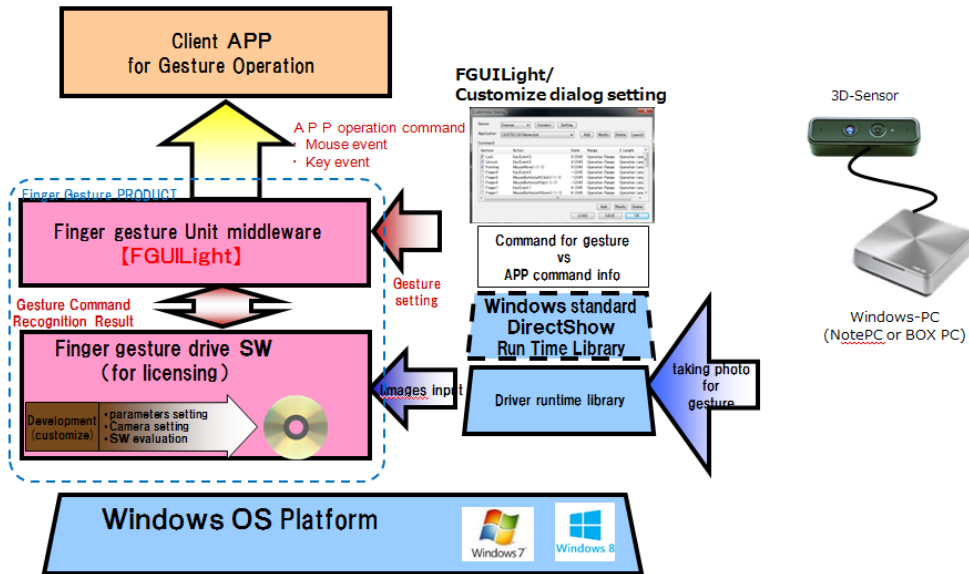

Future Interface

Alplay[®]

Aerial images
&
Finger Gesture

You can manage

Touch and **Flick** gesture!!

Security! Clean!

◆Housing Images~set up sample~

◆Middleware for Aplay system(FGUILight)